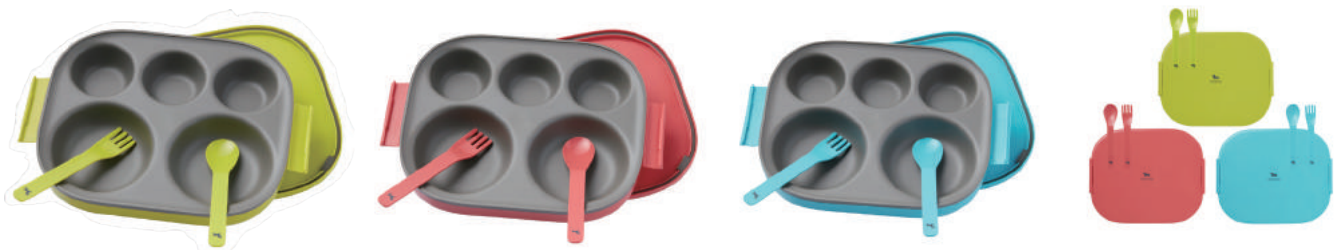

Driving

360° spinning wheels made of high quality rubber mounted on ball bearings for an easy, soft and quiet ride. Bontoy turns a rainy day into a day full of fun and adventure!

Safety

Free of sharp edges and points and made of non-toxic plastic for ultimate safety. Bontoy's Friendimal complies with European and American safety standards.

POT DE MIEL - LUNCH BOX

Material: Polypropylene (PP), silicone
 Size: (inches) W8.3 x H9.5 x D4.4
 Colors: 3 (Coral, Lime, Blue)
 Includes: 2 food containers, cover, fork & spoon set

POT DE MIEL - FOOD TRAY

Material: Polypropylene (PP), Polylactide (PLA), silicone
 Size: (inches) L10.3 x H8.3 x H1.8 / (cm) L26 x W21 x H4.5
 Colors: 3 (Coral, Lime, Blue)
 Includes: tray, cover, fork & spoon set

FINGER BRAIN **Gears**