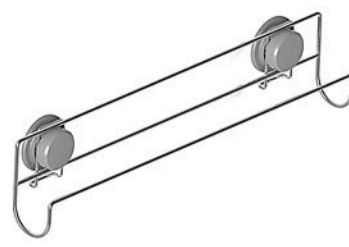

www.spiderloc.co.kr / www.spiderlocmall.com

Copyright© by GOODSENSE Co.,Ltd. All Right Reserved.

www.spiderloc.co.kr

bathroom
ORIGINAL HOOK

Shower Caddy 250

GS-3015
Size : 250 x 140 x 120 mm
Material : Stainless, ABS, Polyurethane

Prime Shower Hanger

PH-1002
Size : 55 x 155 x 64 mm
Material : Stainless, ABS, Polyurethane
SuctionCup Size : Ø55 x 2EA

Prime Shower Caddy 300

PH-1003
Size : 300 x 100 x 62 mm
Material : Stainless, ABS, Polyurethane
SuctionCup Size : Ø55 x 2EA

Prime Soap Dish

PH-1004
Size : 113 x 94 x 89 mm
Material : Stainless, ABS, Polyurethane
SuctionCup Size : Ø55 x 1EA

Prime Toothbrush Holder

PH-1005
Size : 124 x 92 x 155 mm
Material : Stainless, ABS, Polyurethane
SuctionCup Size : Ø55 x 1EA