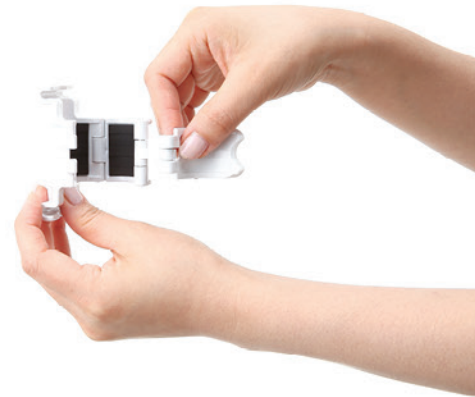

Frying Pan Rack

GS-8035
 Size : 194 x 290 x 301 mm
 Material : Stainless, Silicon

clamp_kitchen ONE-TOUCH CLAMP

Practical design, Solid durability
Shelves with unique idea, which anyone can easily assemble.
Solid products with durable and sturdy structure.