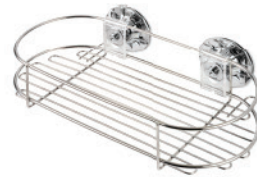

www.spiderloc.co.kr / www.spiderlocmall.com

Copyright© by GOODSENSE Co.,Ltd. All Right Reserved.

www.spiderloc.co.kr

bathroom
ORIGINAL HOOK

Shower Caddy 250

GS-3015
Size : 250 x 140 x 120 mm
Material : Stainless, ABS, Polyurethane

Shower Caddy 300

GS-3031
Size : 305 x 150 x 77 mm
Material : Stainless, ABS, Polyurethane

Shower Caddy 400

GS-3016
Size : 400 x 158 x 110 mm
Material : Stainless, ABS, Polyurethane

Towel Hanger

GS-3009
Size : 450 x 100 x 103 mm
Material : Stainless, ABS, Polyurethane

Towel Shelf

GS-3008
Size : 470 x 205 x 123 mm
Material : Stainless, ABS, Polyurethane

Corner Basket

GS-3018
Size : 290 x 290 x 95 mm
Material : Stainless, ABS, Polyurethane

Corner Basket(new)

GS-3018E
Size : 245 x 265 x 140 mm
Material : Stainless, ABS, Polyurethane

Shower Caddy Mini

GS-3017
Size : 250 x 140 x 73 mm
Material : Stainless, ABS, Polyurethane

Toothbrush Holder

GS-3014
Size : 245 x 130 x 100 mm
Material : Stainless, ABS, Polyurethane

Dish Towel Hanger

GS-3004
Size : 338 x 150 x 140 mm
Material : Stainless, ABS, Polyurethane