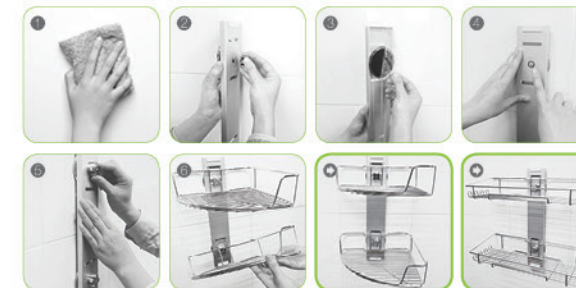

Prime Towel Hanger 400

PH-1006
Size : 400 x 63 x 95 mm
Material : Stainless, ABS, Polyurethane,
NBR(RUBBER), PIPE
SuctionCup Size : Ø55 x 2EA

2 Tier Bathroom 400 Shelf

GS-3027
Size : 400 x 154 x 380 mm
Material : Stainless, Aluminum,
ABS, Polyurethane

2 Tier Corner Shelf

GS-3026
Size : 245 x 245 x 380 mm
Material : Stainless, Aluminum,
ABS, Polyurethane

- 1 Please wipe off any moisture or dust from the target surface with a dry towel.
- 2 Decompose the caps from the suction cups, and secure the frame together with suction cups for temporary.
- 3 Tear off the plastic cover from the suction cups, and place the product on the targeted place.
- 4 Unscrewed the temporary fixed cap, and push hard the center screw in order to get rid of any air in the suction cups.
- 5 While strongly push the frame, lock the cap by turning the cap to the end.
- 6 Insert the Stainless steel shelf from the top side to the frame hole with an angle position.
- 7 Completed Installation-Wire Suction Corner 2 RACK (Do not place any fragile or valuable items!)
- 8 Completed Installation-Wire Suction 2 RACK 400 (Do not place any fragile or valuable items!)