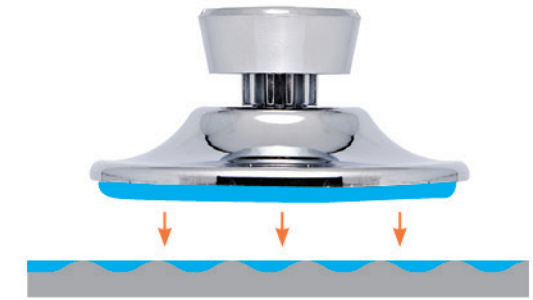

World-Wide Patented
It works on the curved surface even!(max 1mm)

Hanger Hook(chrome)

Size : 55 x 32 x 55 mm
72 x 35 x 72 mm
Material : ABS, Polyurethane

Hanger Hook(white)

Size : 55 x 32 x 55 mm
72 x 35 x 72 mm
Material : ABS, Polyurethane