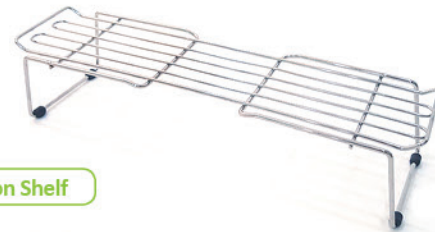

Three Layer Hanger

GS-3203
Size : 310 x 65 x 75 mm
Material : Stainless, ABS, PC, Silicon, Polyurethane

Cup Holder Rack

GS-8032
 Size : 230 x 155 x 165 mm
 Material : Stainless, Silicon

Dish Storage Shelf(extension)

GS-8033
 Size : 412 x 215 x 206 mm
 398 x 227 x 206 mm
 Material : Stainless

Sink Organization Shelf

GS-8031
 Size : 450 x 130 x 97 mm
 Material : Stainless, Silicon

Dish Storage Shelf

GS-8036
 Size : 412 x 215 x 206 mm
 Material : Stainless