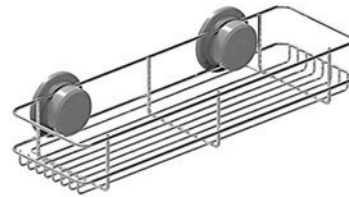

Compact Tooth Brush Hanger(chrome)
GS-3023
Size : 107 × 60 × 80 mm
Material : Stainless, ABS, Polyurethane

Compact Cup
GS-3622
Size : 100 × 75 × 145 mm
Material : ABS, Polyurethane

Compact Soap Holder
GS-3623
Size : 130 × 110 × 80 mm
Material : ABS, Polyurethane

Compact Basket
GS-3624
Size : 225 × 110 × 75 mm
Material : ABS, Polyurethane

bathroom
PRIME HOOK
FRAME HOOK

Prime Cup Holder

PH-1001
Size : 70 x 55 x 101 mm
Material : Stainless, ABS, Polyurethane
SuctionCup Size : Ø55 x 1EA

Prime Shower Hanger

PH-1002
Size : 55 x 155 x 64 mm
Material : Stainless, ABS, Polyurethane
SuctionCup Size : Ø55 x 2EA

Prime Shower Caddy 300

PH-1003
Size : 300 x 100 x 62 mm
Material : Stainless, ABS, Polyurethane
SuctionCup Size : Ø55 x 2EA

Prime Soap Dish

PH-1004
Size : 113 x 94 x 89 mm
Material : Stainless, ABS, Polyurethane
SuctionCup Size : Ø55 x 1EA

Prime Toothbrush Holder

PH-1005
Size : 124 x 92 x 155 mm
Material : Stainless, ABS, Polyurethane
SuctionCup Size : Ø55 x 1EA