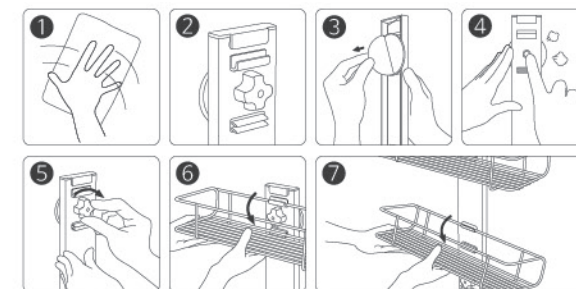

2 Tier Corner Shelf

GS-3026
Size : 245 x 245 x 380 mm
Material : Stainless, Aluminum,
ABS, Polyurethane

- 1 Please wipe off any moisture or dust from the target surface with a dry towel.
- 2 Decompose the caps from the suction cups, and secure the frame together with suction cups for temporary.
- 3 Tear off the plastic cover from the suction cups, and place the product on the targeted place.
- 4 Unscrewed the temporary fixed cap, and push hard the center screw in order to get rid of any air in the suction cups.
- 5 While strongly push the frame, lock the cap by turning the cap to the end.
- 6 Insert the Stainless steel shelf from the top side to the frame hole with an angle position.
- 7 Completed Installation-Wire Suction Corner 2 RACK (Do not place any fragile or valuable items!)
- 8 Completed Installation-Wire Suction 2 RACK 400 (Do not place any fragile or valuable items!)

GS-3036
Size : 300 x 126 x 207 mm
Material : Stainless, Aluminum, ABS,
Polyurethane

- 1 Please wipe off any moisture or dust from the target surface with a dry towel.
- 2 Decompose the caps from the suction cups, and secure the frame together with suction cups for temporary.
- 3 Tear off the plastic cover from the suction cups, and place the product on the targeted place.
- 4 Unscrewed the temporary fixed cap, and push hard the center screw in order to get rid of any air in the suction cups.
- 5 While strongly push the frame, lock the cap by turning the cap to the end.
- 6 Hang the Stainless Wire in the upper fixture, then insert the wire the lower fixture till it makes "click" sounds.
- 7 Install the 2nd Stainless wire hanger same as #6.
When you uninstall the stainless wire hanger, follow the inverse order.
the stainless hanger will be move right or left side easily for your better usage.