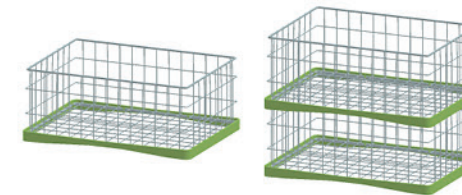

Three Layer Hanger

GS-3203
Size : 310 x 65 x 75 mm
Material : Stainless, ABS, PC, Silicon, Polyurethane

Cup Holder Rack

GS-8032
 Size : 230 x 155 x 165 mm
 Material : Stainless, Silicon

Dish Storage Shelf(extension)

GS-8033
 Size : 412 x 215 x 206 mm
 398 x 227 x 206 mm
 Material : Stainless

Sink Organization Shelf

GS-8031
 Size : 450 x 130 x 97 mm
 Material : Stainless, Silicon

Dish Storage Shelf

GS-8036
 Size : 412 x 215 x 206 mm
 Material : Stainless

Sink Dish Basket

GS-8037
 Size : 420~510 x 220 x 47 mm
 Material : Stainless, Silicon, PC

Multipurpose Wire Basket

GS-8038
 Size : 350 x 250 x 145 mm
 Material : Stainless, PC

Cooking Sauce Rack

GS-8034
 Size : 310 x 130 x 250 mm
 Material : Stainless, Silicon

Frying Pan Rack

GS-8035
 Size : 194 x 290 x 301 mm
 Material : Stainless, Silicon

clamp_kitchen ONE-TOUCH CLAMP

Practical design, Solid durability
Shelves with unique idea, which anyone can easily assemble.
Solid products with durable and sturdy structure.